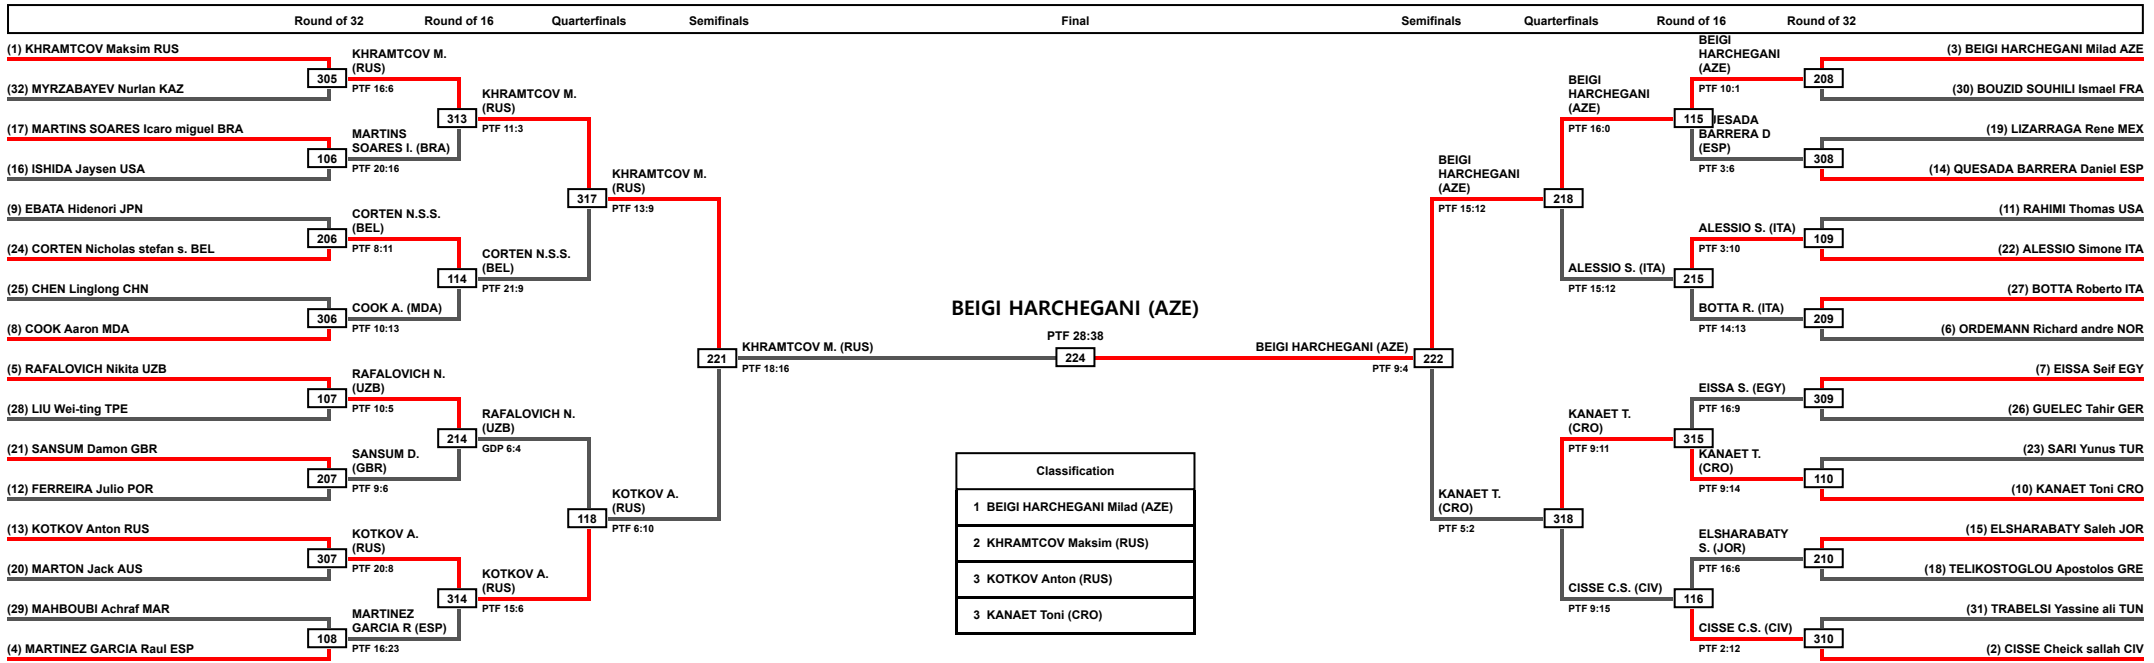

LEGEND (x): Seed	RSC: Win by Referee Stop the contest PTF: Win by final score	PTG: Win by Point Gap GDP: Win by Golden Points	SUP: Win by Superiority WDR: Win by Withdrawal	DSQ: Win by Disqualification PUN: Win by Punitive Declaration	DQB: Win by Disqualification for unsportsmanlike behavior DOB: Double Disqualification for unsportsmanlike behavior	DWR: Double Withdrawal DDQ: Double Disqualification	R: Round
----------------------------	---	--	---	--	--	--	----------

LEGEND	RSC: Win by Referee Stop the contest	PTG: Win by Point Gap	SUP: Win by Superiority	DSQ: Win by Disqualification	DQB: Win by Disqualification for unsportsmanlike behavior	DWR: Double Withdrawal	R: Round
	(x): Seed	PTF: Win by final score	GDP: Win by Golden Points	WDR: Win by Withdrawal	PUN: Win by Punitive Declaration	DOB: Double Disqualification for unsportsmanlike behavior	DDQ: Double Disqualification