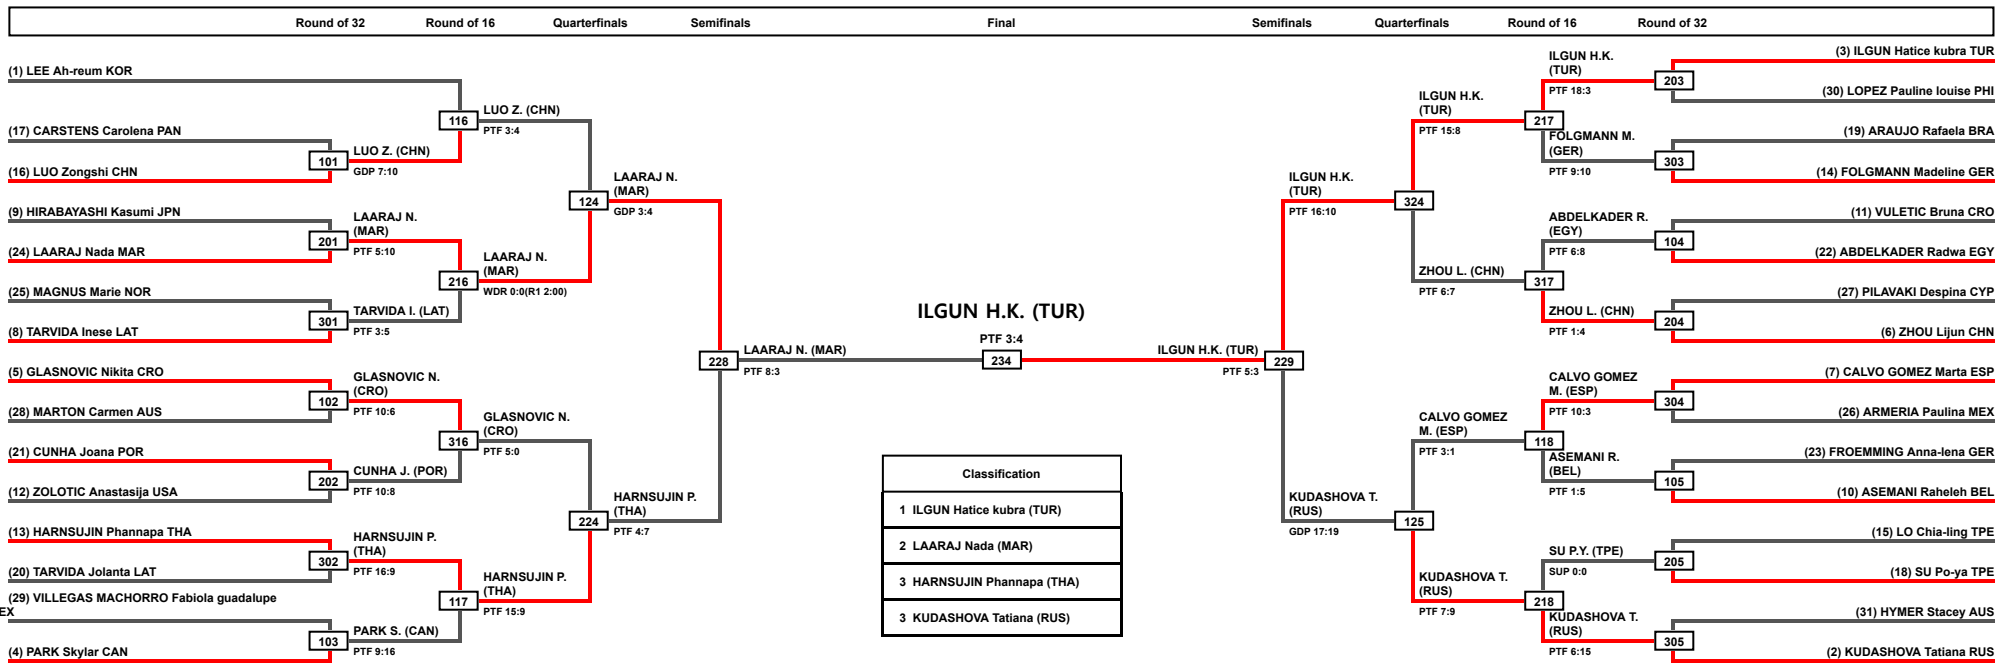

LEGEND	RSC: Win by Referee Stop the contest	PTG: Win by Point Gap	SUP: Win by Superiority	DSQ: Win by Disqualification	DQB: Win by Disqualification for unsportsmanlike behavior	DWR: Double Withdrawal	R: Round
(x): Seed	PTF: Win by final score	GDP: Win by Golden Points	WDR: Win by Withdrawal	PUN: Win by Punitive Declaration	DOB: Double Disqualification for unsportsmanlike behavior	DDQ: Double Disqualification