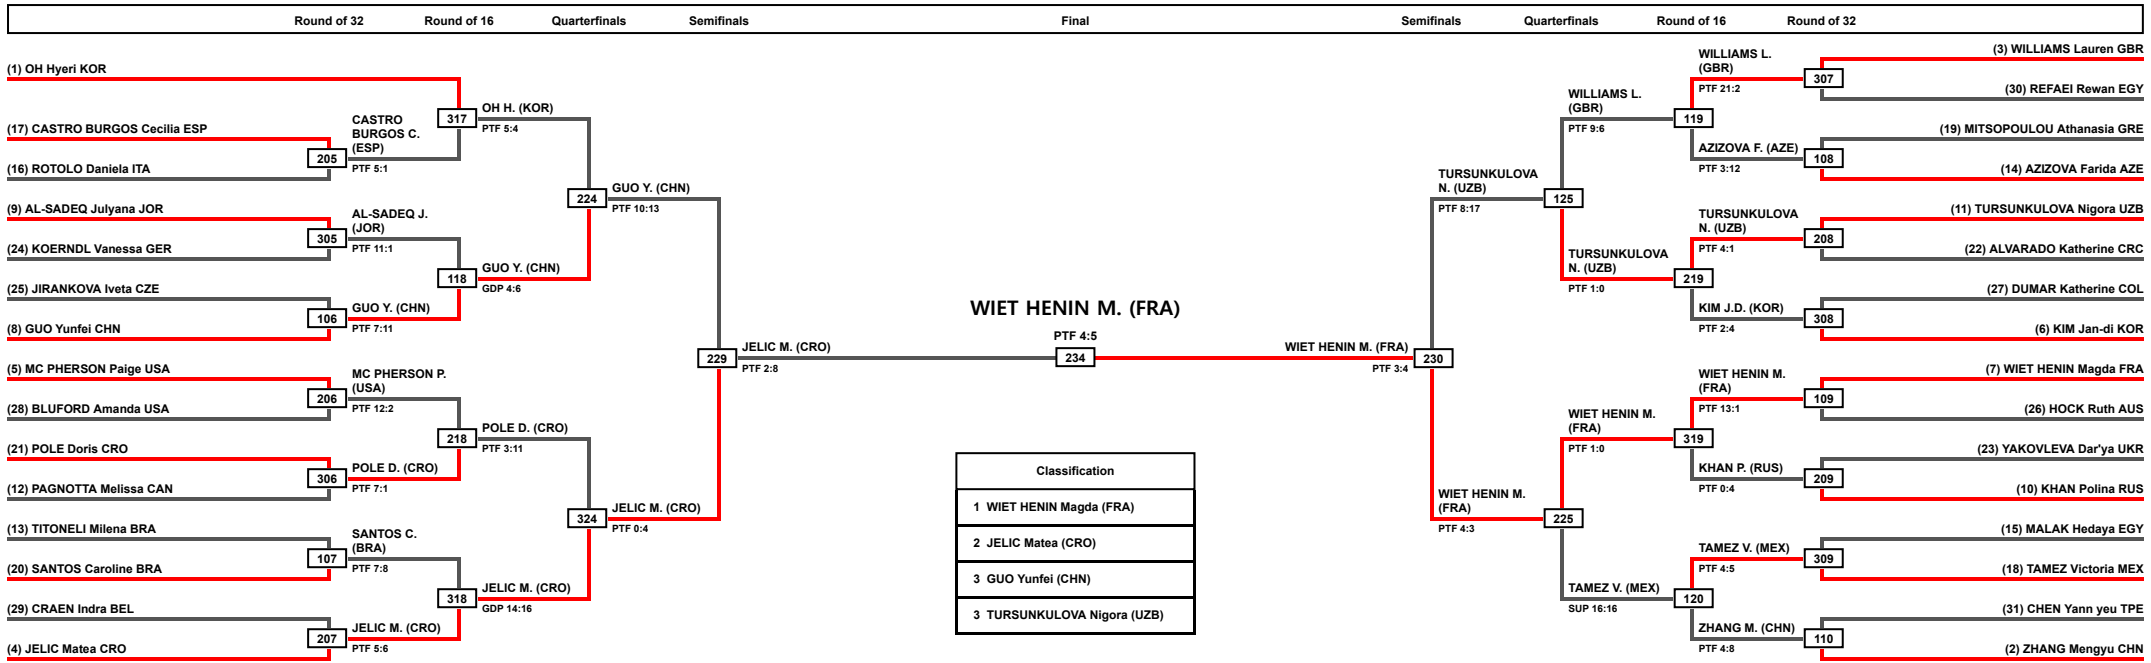

LEGEND	RSC: Win by Referee Stop the contest	PTG: Win by Point Gap	SUP: Win by Superiority	DSQ: Win by Disqualification	DQB: Win by Disqualification for unsportsmanlike behavior	DWR: Double Withdrawal	R: Round
	(x): Seed	PTF: Win by final score	GDP: Win by Golden Points	WDR: Win by Withdrawal	PUN: Win by Punitive Declaration	DOB: Double Disqualification for unsportsmanlike behavior	DDQ: Double Disqualification