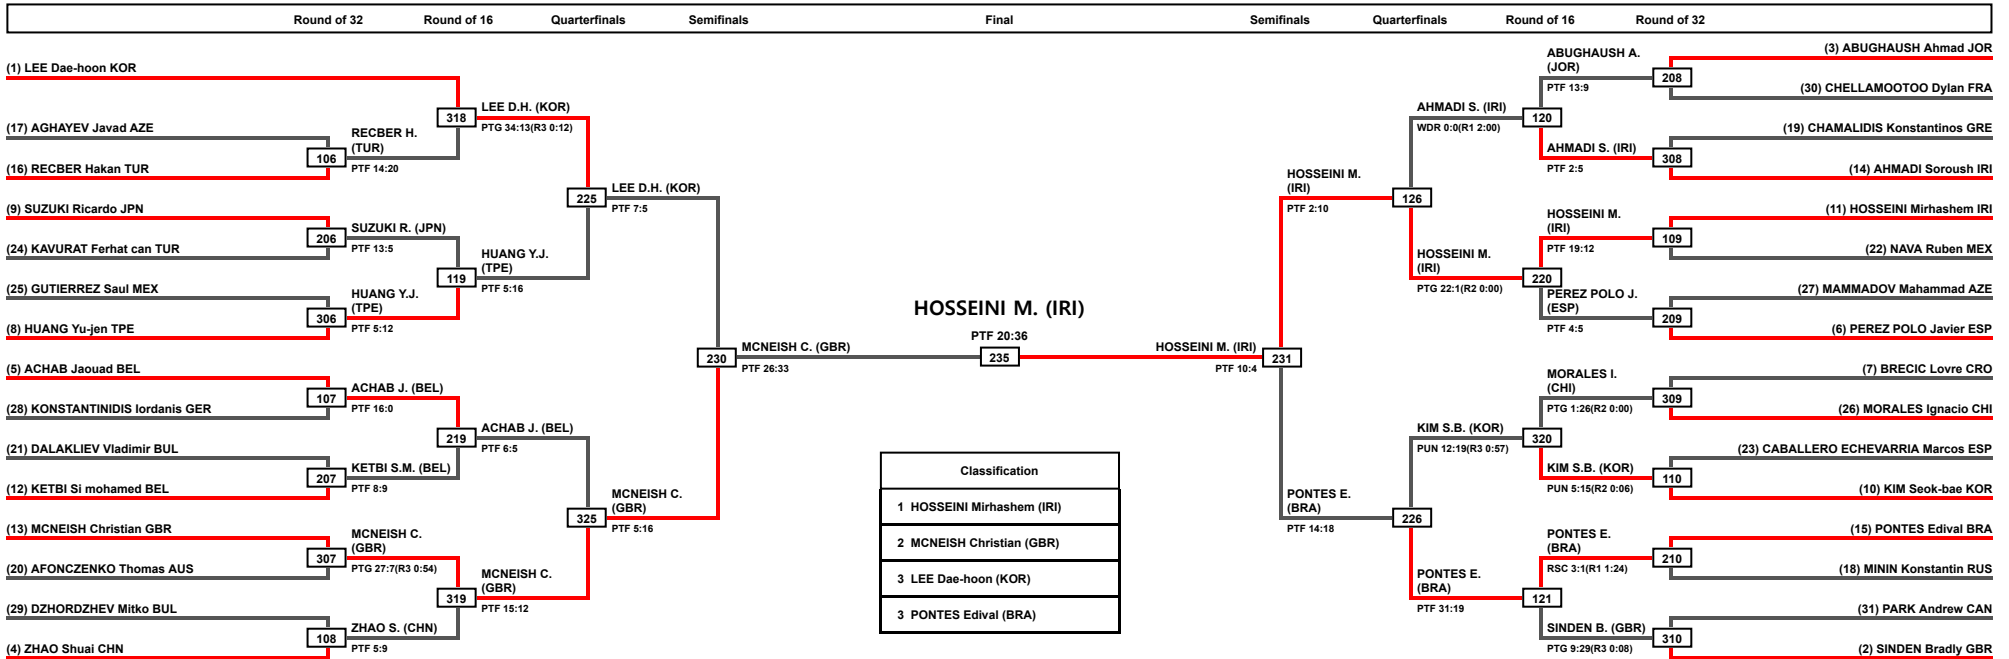

LEGEND (x): Seed	RSC: Win by Referee Stop the contest PTF: Win by final score	PTG: Win by Point Gap GDP: Win by Golden Points	SUP: Win by Superiority WDR: Win by Withdrawal	DSQ: Win by Disqualification PUN: Win by Punitive Declaration	DQB: Win by Disqualification for unsportsmanlike behavior DOB: Double Disqualification for unsportsmanlike behavior	DWR: Double Withdrawal DDQ: Double Disqualification	R: Round
----------------------------	---	--	---	--	--	--	----------

LEGEND	RSC: Win by Referee Stop the contest	PTG: Win by Point Gap	SUP: Win by Superiority	DSQ: Win by Disqualification	DQB: Win by Disqualification for unsportsmanlike behavior	DWR: Double Withdrawal	R: Round
	(x): Seed	PTF: Win by final score	GDP: Win by Golden Points	WDR: Win by Withdrawal	PUN: Win by Punitive Declaration	DOB: Double Disqualification for unsportsmanlike behavior	DDQ: Double Disqualification