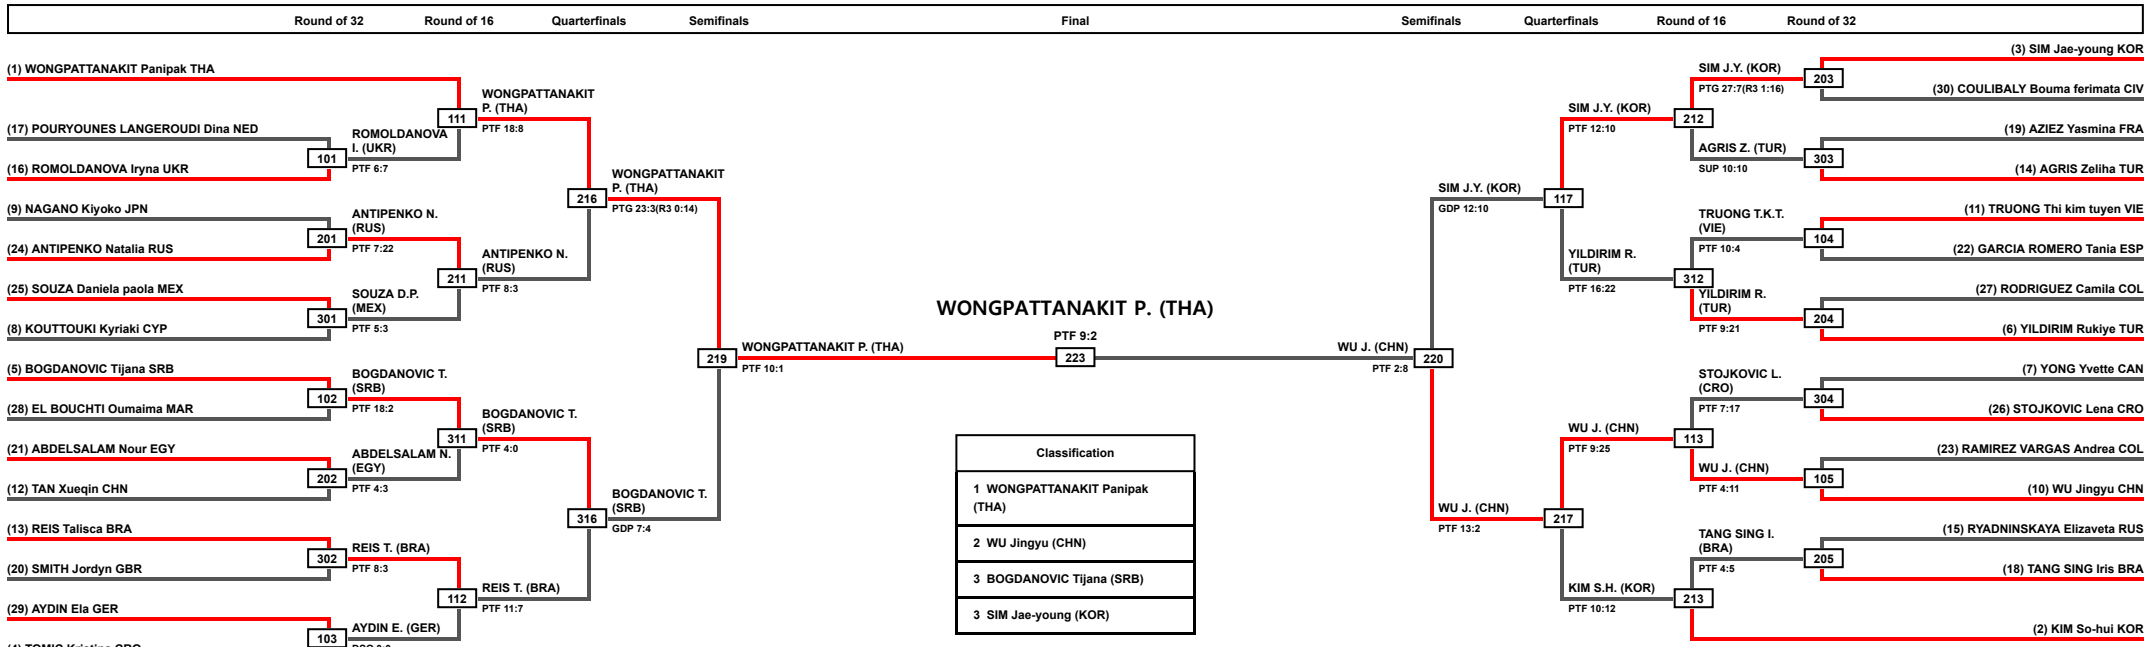

LEGEND	RSC: Win by Referee Stop the contest	PTG: Win by Point Gap	SUP: Win by Superiority	DSQ: Win by Disqualification	DQB: Win by Disqualification for unsportsmanlike behavior	DWR: Double Withdrawal	R: Round
	(x): Seed	PTF: Win by final score	GDP: Win by Golden Points	WDR: Win by Withdrawal	PUN: Win by Punitive Declaration	DOB: Double Disqualification for unsportsmanlike behavior	DDQ: Double Disqualification