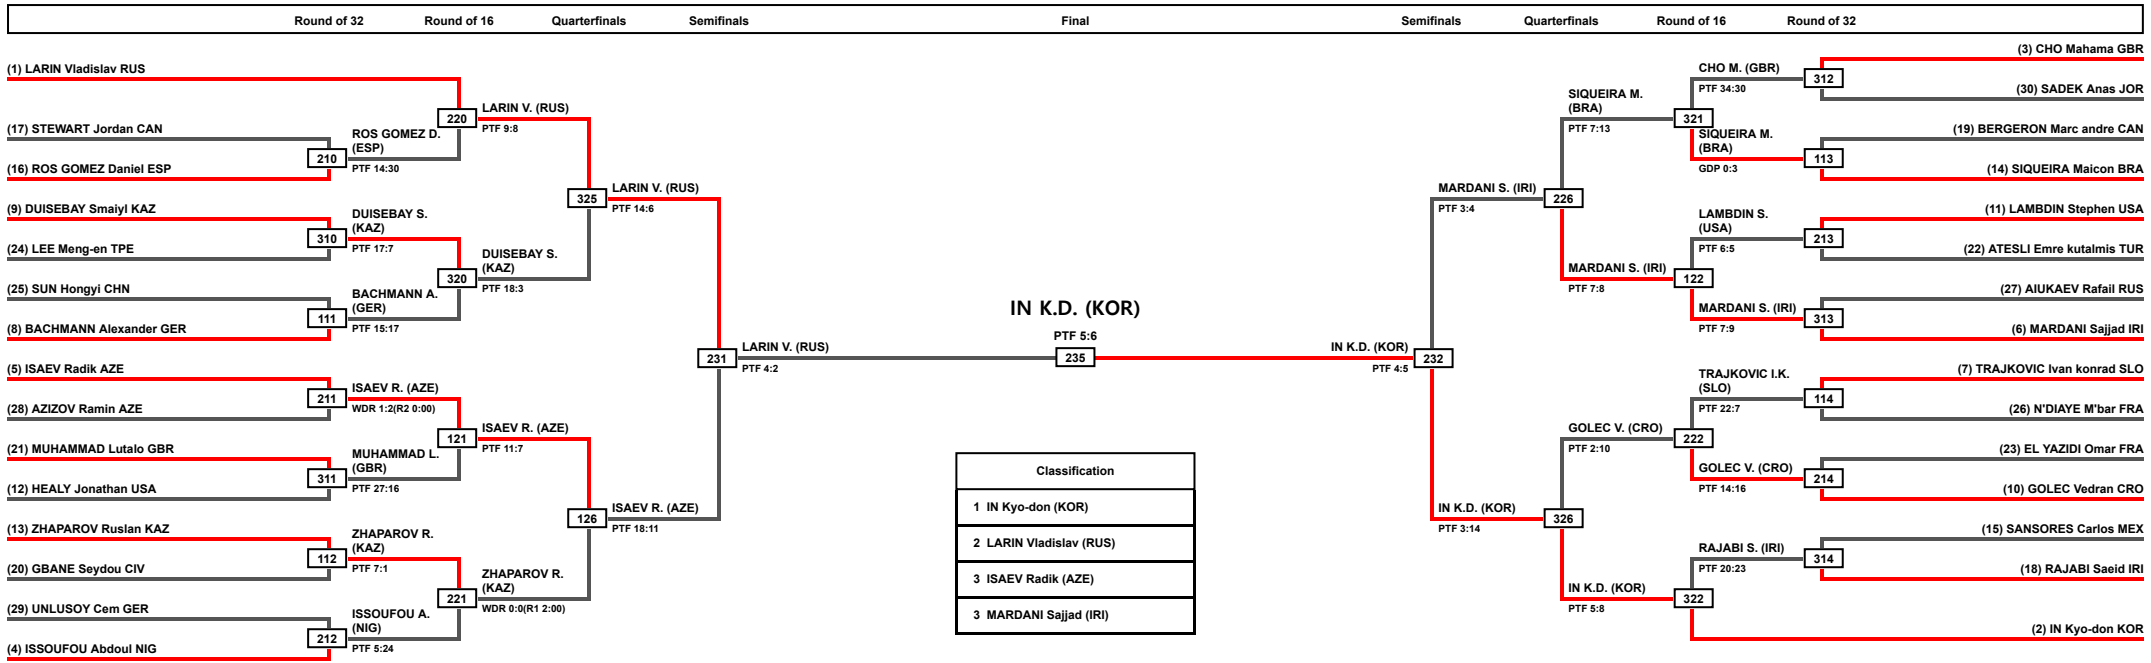

LEGEND (x): Seed	RSC: Win by Referee Stop the contest PTF: Win by final score	PTG: Win by Point Gap GDP: Win by Golden Points	SUP: Win by Superiority WDR: Win by Withdrawal	DSQ: Win by Disqualification PUN: Win by Punitive Declaration	DQB: Win by Disqualification for unsportsmanlike behavior DOB: Double Disqualification for unsportsmanlike behavior	DWR: Double Withdrawal DDQ: Double Disqualification	R: Round
----------------------------	---	--	---	--	--	--	----------

LEGEND	RSC: Win by Referee Stop the contest	PTG: Win by Point Gap	SUP: Win by Superiority	DSQ: Win by Disqualification	DQB: Win by Disqualification for unsportsmanlike behavior	DWR: Double Withdrawal	R: Round
	(x): Seed	PTF: Win by final score	GDP: Win by Golden Points	WDR: Win by Withdrawal	PUN: Win by Punitive Declaration	DOB: Double Disqualification for unsportsmanlike behavior	DDQ: Double Disqualification